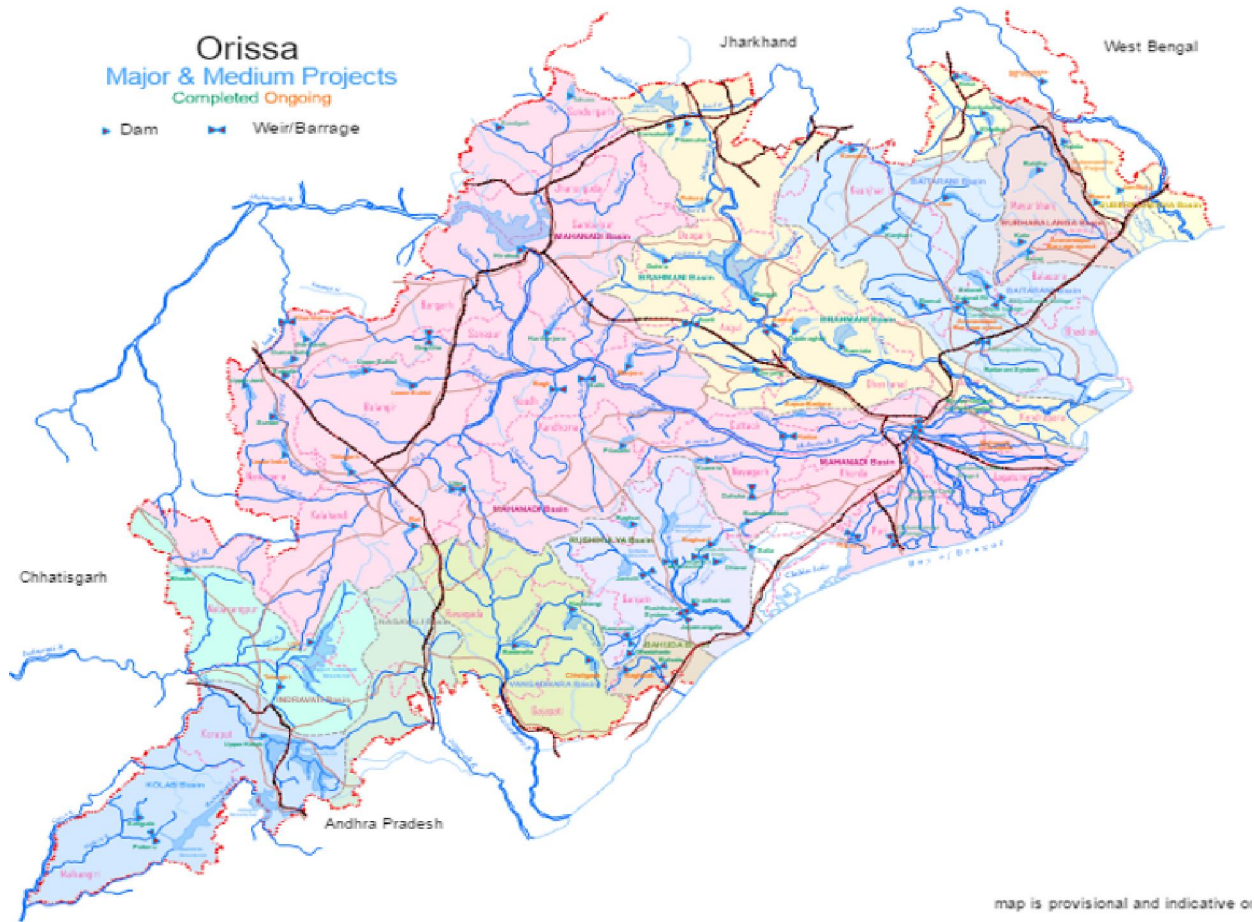

IRRIGATION INFO

A. The major river basins of Odisha map shown below in **Image-1**

(IMAGE-1)

B. The River system of odisha map shown below in **Image-2**

River System of Orissa
showing
Major Basins

(Image-2)

C. Odisha major and medium irrigation project status map.

Map showing the ongoing and completed project in labeled (green label for completed project and orange label for ongoing projects) below in **Image-3**

(Image-3)